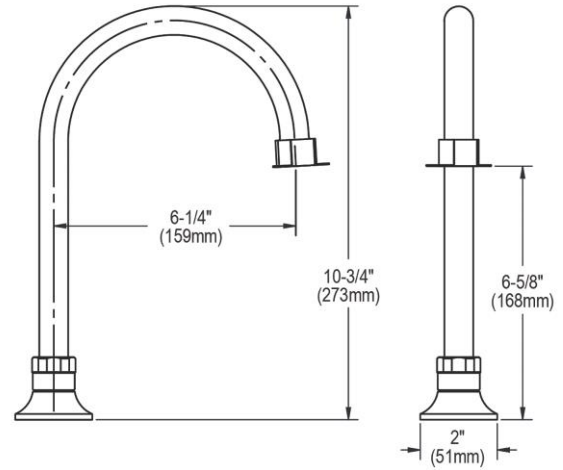

PART: _____ QTY: _____
PROJECT: _____
CONTACT: _____
DATE: _____
NOTES: _____
APPROVAL: _____

In keeping with our policy of continuing product improvement, Elkay reserves the right to change product specifications without notice. Please visit elkay.com for the most current version of Elkay product specification sheets. This specification describes an Elkay product with design, quality, and functional benefits to the user. When making a comparison of other producers' offerings, be certain these features are not overlooked.